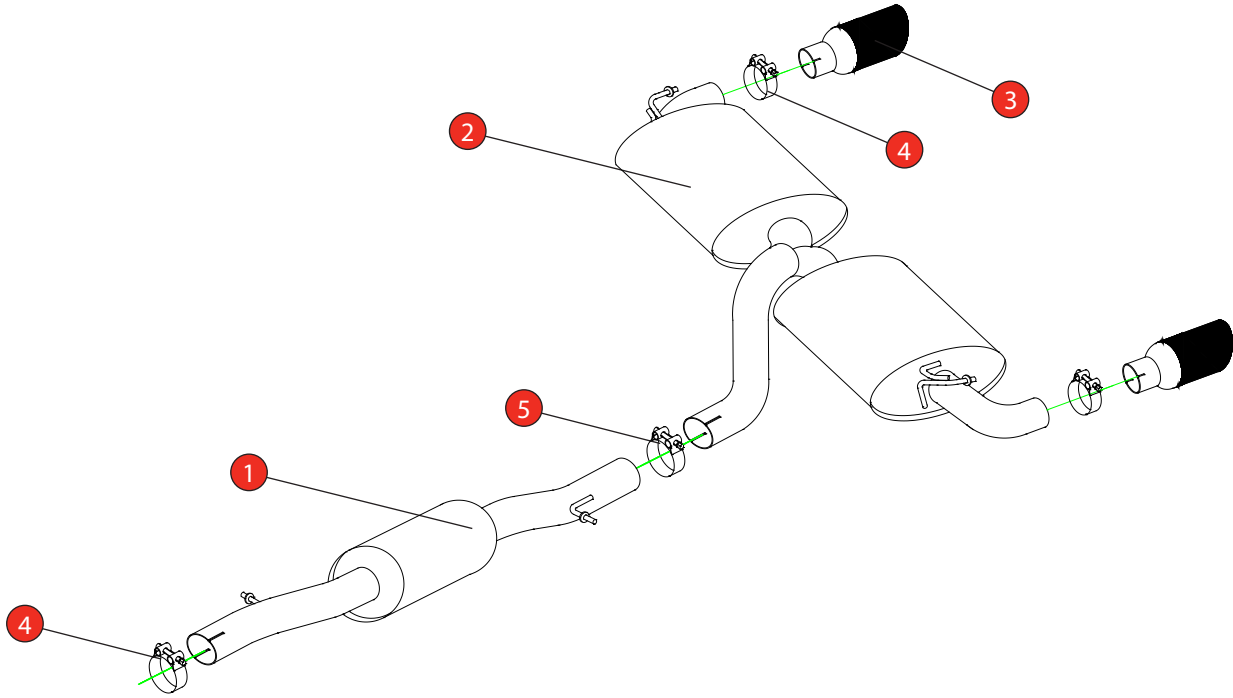

Car	Volkswagen Golf MK4 R32 3.2 V6	Part No.	SVW040C
Year	2003-2005	Fit Kits	022FK
Notes	Where not supplied use original fittings	Features	Pipe Diameter:- 70mm

Estimated Fitting Time: 90 Minutes

NO.	PART NO.	DESCRIPTION	QTY
1	613VW	Resonated Centre Section	1
2	615VW	Rear Silencer	1
3	Z023.10055	Black Ceramic Ø100mm Daytona Trim	2
Fit Kit			
4	Z016.10064	66mm H/D Clamp	3
5	Z016.10063	72mm H/D Clamp	1

E-MARK	N/A
DATE	30/01/17
ISSUE	00
AUTHORISED	M.Ydlibi

NOTE: ENSURE SCORPION SYSTEM IS CLEAR OF MOVING PARTS AND ALL ORIGINAL FUNCTIONS WORK CORRECTLY.

STAY CONNECTED TO RED POWER.